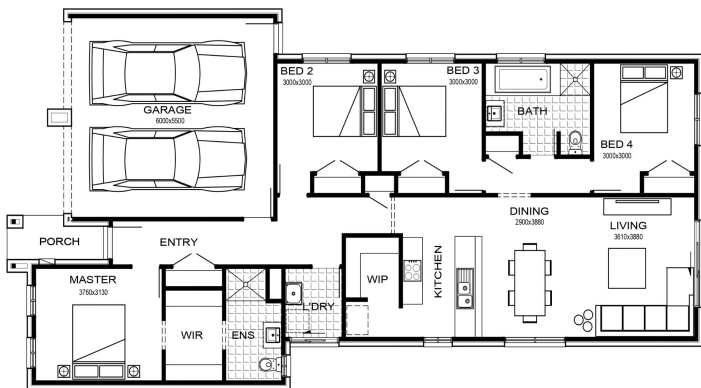

CONTACT
senkahomes.com.au